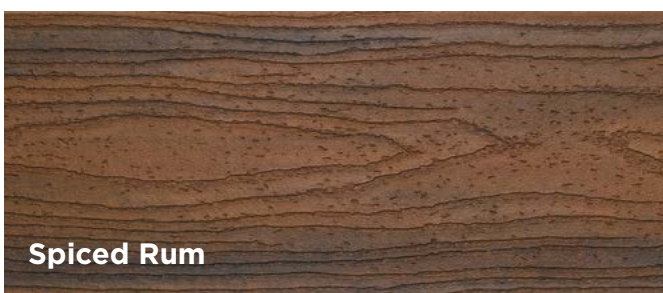

A RANGE FOR EVERY BUDGET

Your dream deck made real

Trex Transcend®

Elevated aesthetics paired with the highest level of performance. [page 12](#)