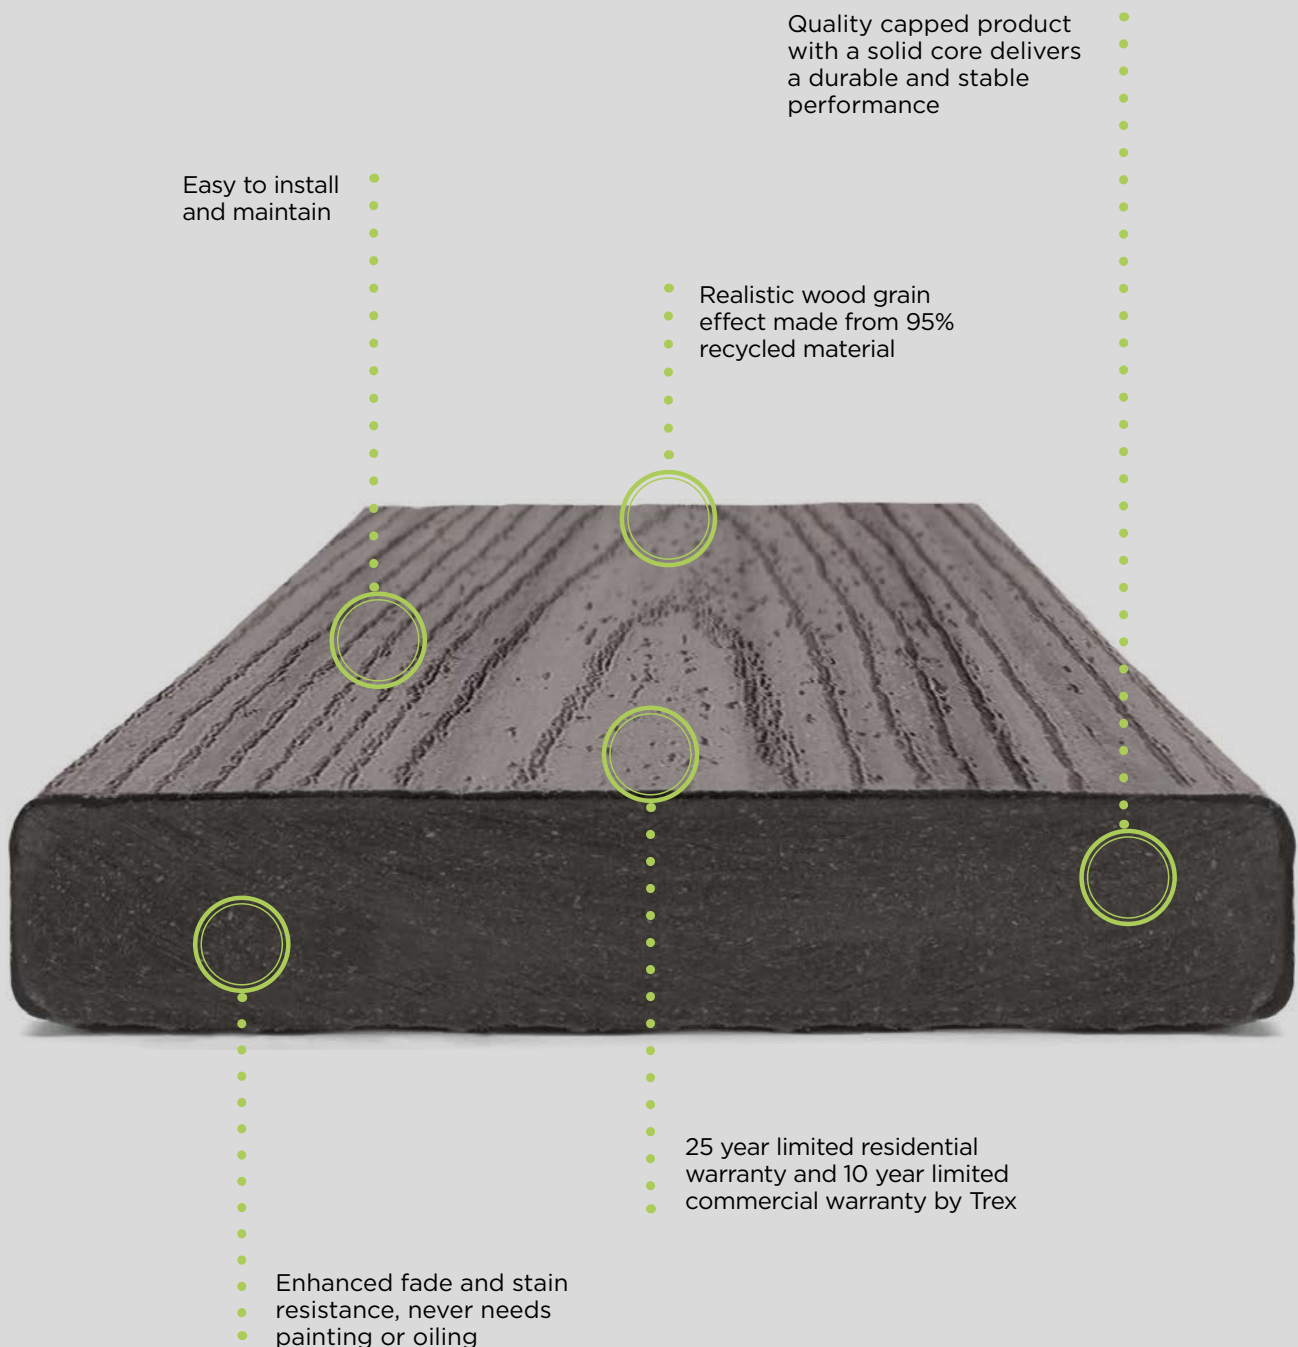

Looks good, performs better

Trex decking's realistic wood-grain pattern and contemporary colours create a premium, ageless look that leaves other composites in the dust. Rich, fade-resistant colours mimic the look of natural timber with none of the associated upkeep.

Manufactured using a nine-element formulation, the shell is three times thicker than the industry standard and gives the appearance of natural wood, thanks to its low-sheen finish.

The Trex shell wraps the core on three sides, providing ultimate wear and tear protection while allowing the board to breathe. Trex performs just as good as it looks and will not crack or break.

Easy to install and maintain

Quality capped product with a solid core delivers a durable and stable performance

Realistic wood grain effect made from 95% recycled material

Enhanced fade and stain resistance, never needs painting or oiling