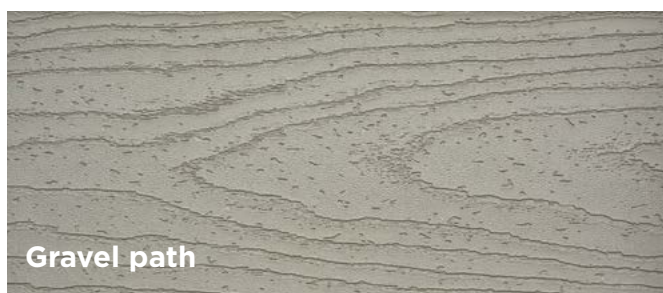

A RANGE FOR EVERY BUDGET

Your dream deck made real

Trex Transcend®

Elevated aesthetics paired with the highest level of performance. [page 12](#)